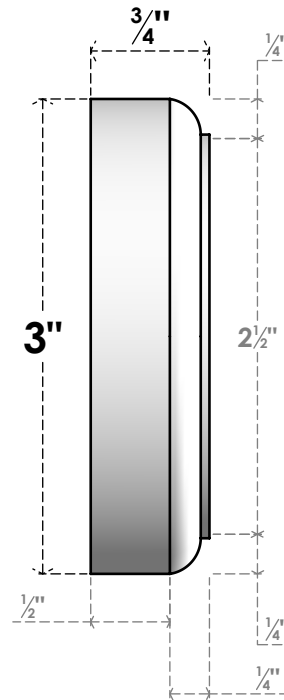

ROSP030X030X075GRY11

3"W X 3"H X 3/4"P STANDARD GRAYSON FLOWER ROSETTE WITH ROUNDED EDGE, ARCHITECTURAL GRADE PVC

FRONT

SIDE

EKENA MILLWORK
2300 WEST MAIN ST.
CLARKSVILLE, TX 75426
TOLL FREE: 866-607-0453
WWW.EKENAMILLWORK.COM

NOTES

1. INSTALLATION TO BE COMPLETED IN ACCORDANCE WITH MANUFACTURER'S SPECIFICATIONS.
2. DRAWING MAY NOT BE TO SCALE
3. THIS DRAWING IS INTENDED FOR DESIGN AND PLANNING PURPOSES ONLY.
4. ALL INFORMATION CONTAINED HEREIN WAS CURRENT AT THE TIME OF DEVELOPMENT BUT MUST BE REVIEWED AND APPROVED BY THE PRODUCT MANUFACTURER TO BE CONSIDERED ACCURATE.
5. ARCHITECTURAL GRADE PVC PRODUCTS ARE MADE FROM EXPANDED CELLULAR PVC AND COME NATURALLY WHITE BUT MAY BE PAINTED