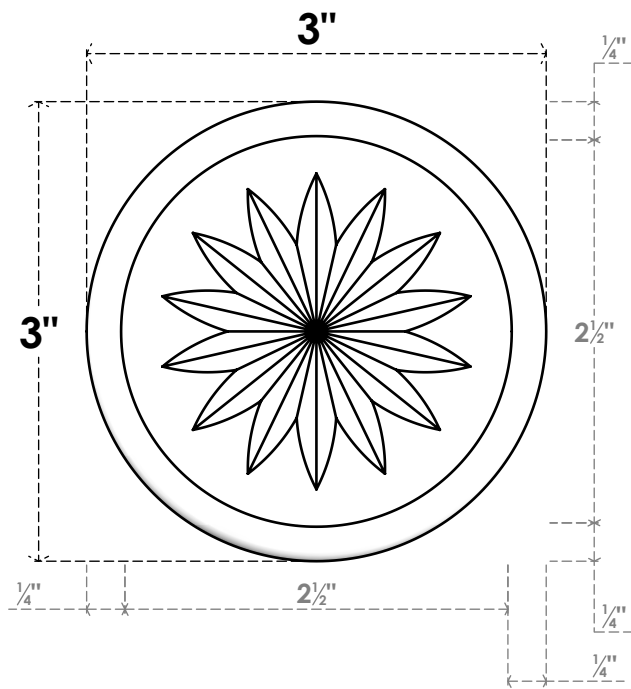

ROSP030X030X075GRY11

3"W X 3"H X 3/4"P STANDARD GRAYSON FLOWER ROSETTE WITH ROUNDED EDGE, ARCHITECTURAL GRADE PVC

FRONT

SIDE

EKENA MILLWORK
2300 WEST MAIN ST.
CLARKSVILLE, TX 75426
TOLL FREE: 866-607-0453
WWW.EKENAMILLWORK.COM